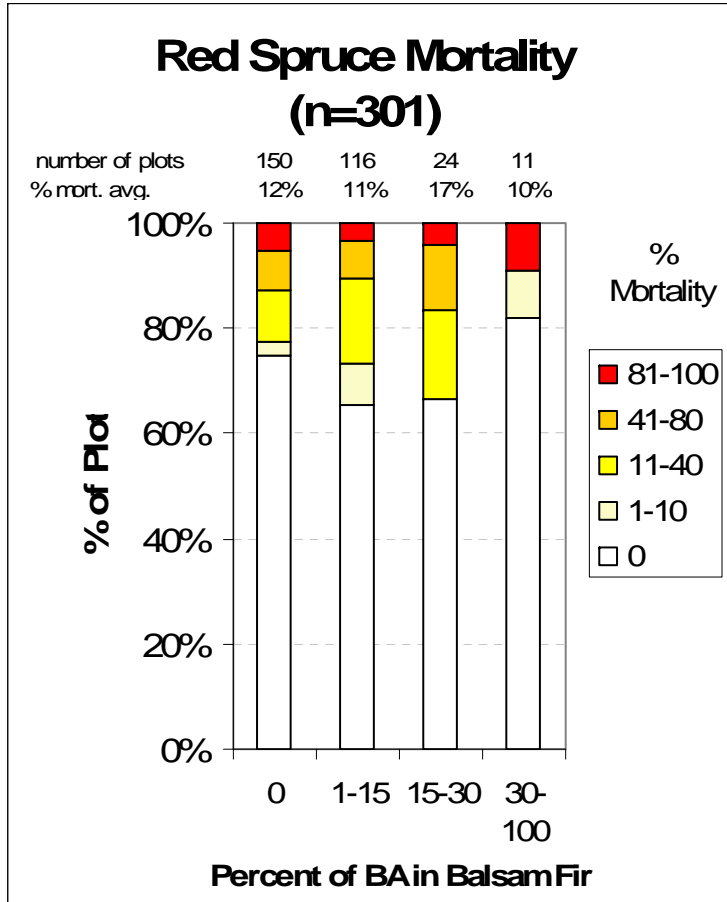

# Trees >8"

# Trees 5-8"

**Percentage of Non-harvested Plots with Balsam Fir Mortality > 20%**

**Percentage of Non-harvested Plots with Red Spruce Mortality > 20%**

■ Balsam Fir 
 ■ Red Spruce 
 ■ Other Conifers 
 ■ Red Maple 
 ■ Paper Birch 
 ■ Other Hardwoods