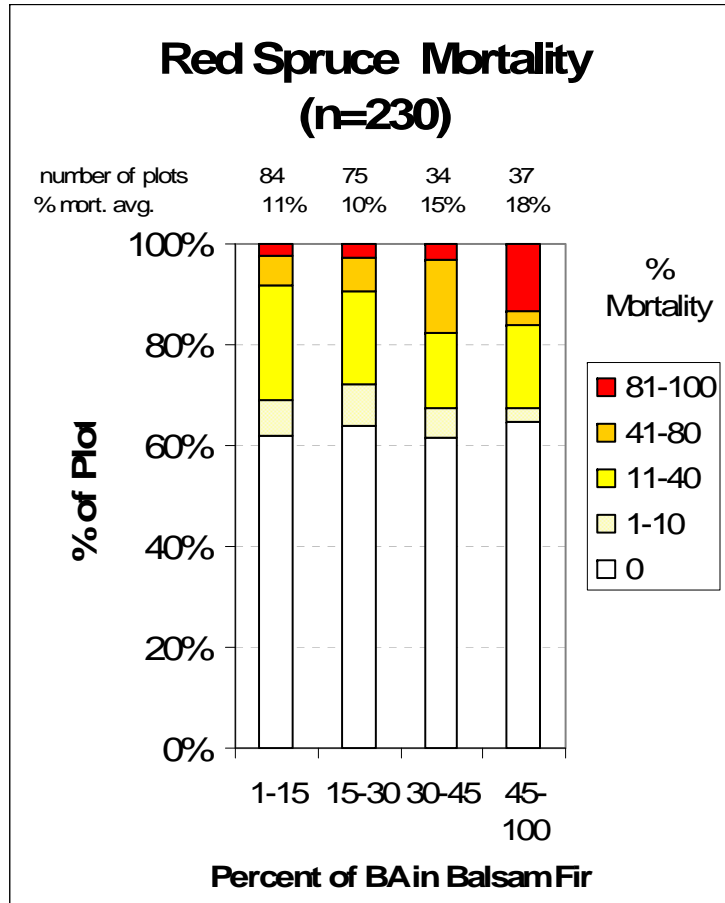

# Trees >8"

# Trees 5-8"

**Percentage of Non-harvested Plots with Balsam Fir Mortality > 20%**

**Percentage of Non-harvested Plots with Red Spruce Mortality > 20%**

■ Balsam Fir 
 ■ Red Spruce 
 ■ Other Conifers 
 ■ Red Maple 
 ■ Paper Birch 
 ■ Other Hardwoods