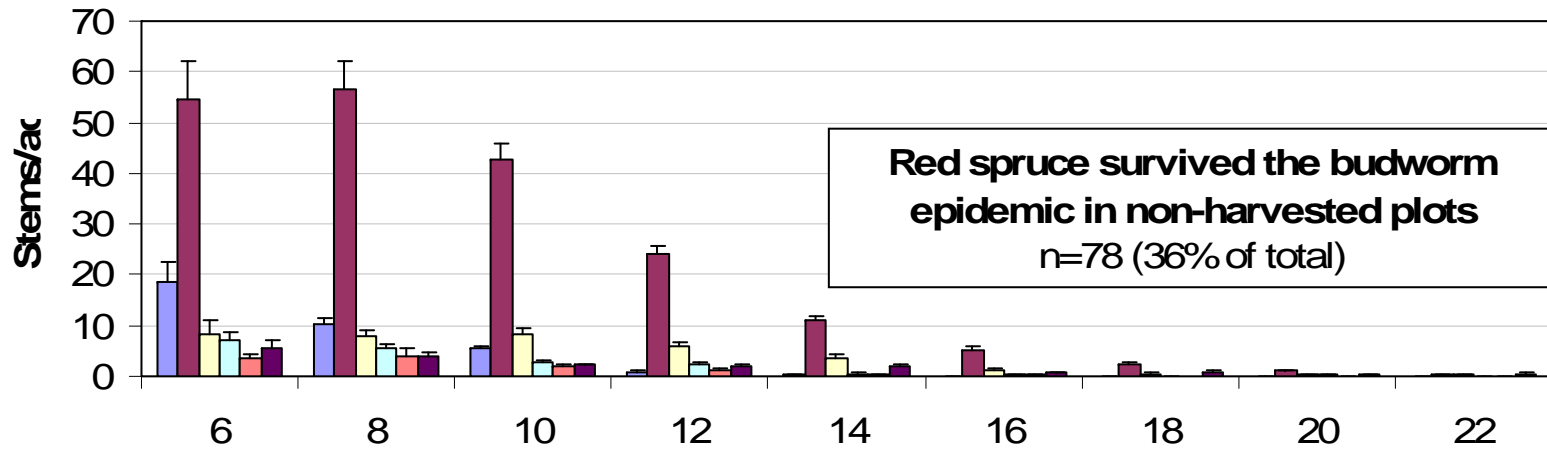

# Trees 5-8"

**Percentage of Non-harvested Plots with Balsam Fir Mortality > 20%**

**Percentage of Non-harvested Plots with Red Spruce Mortality > 20%**

■ Balsam Fir 
 ■ Red Spruce 
 ■ Other Conifers 
 ■ Red Maple 
 ■ Paper Birch 
 ■ Other Hardwoods

## Red Spruce Prevelance in Maine, 1995