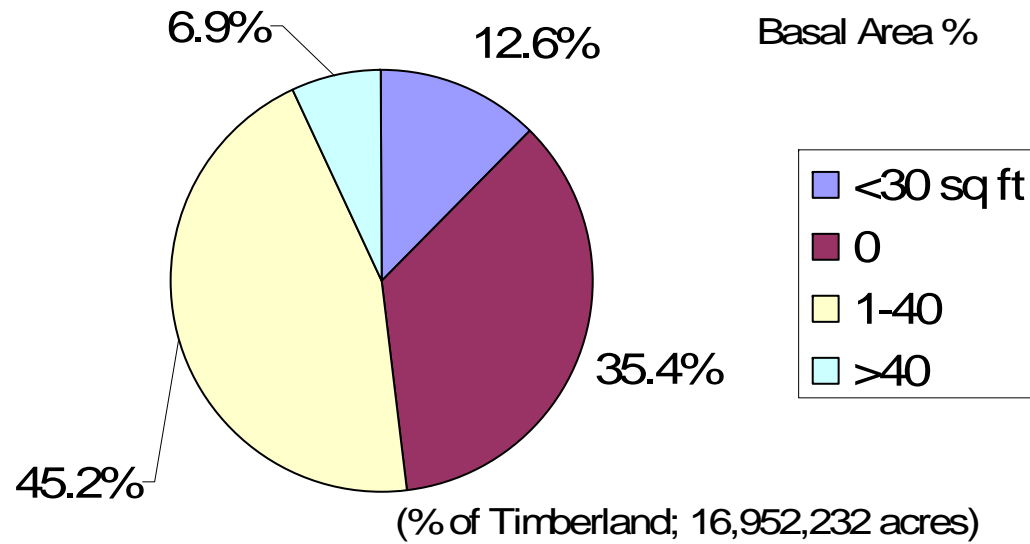

# Trees 5-8"

**Percentage of Non-harvested Plots with Balsam Fir Mortality > 20%**

**Percentage of Non-harvested Plots with Red Spruce Mortality > 20%**

■ Balsam Fir 
 ■ Red Spruce 
 ■ Other Conifers 
 ■ Red Maple 
 ■ Paper Birch 
 ■ Other Hardwoods

## Red Spruce Prevelance in Maine, 1995