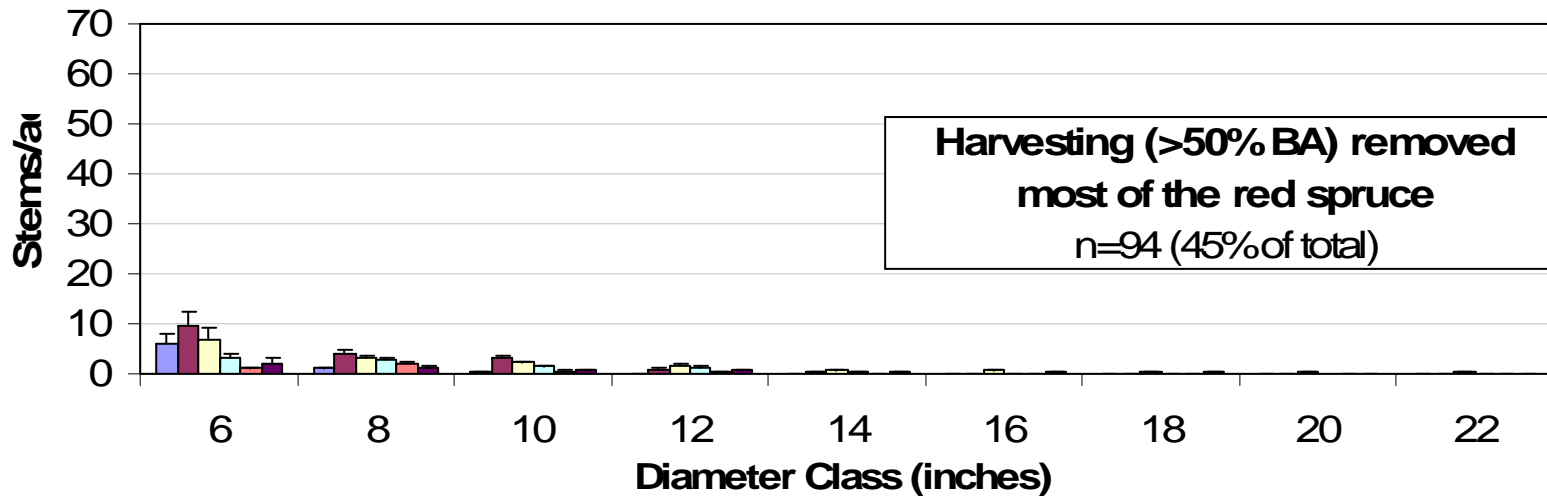

# Trees 5-8"

**Percentage of Non-harvested Plots with Balsam Fir Mortality > 20%**

**Percentage of Non-harvested Plots with Red Spruce Mortality > 20%**

■ Balsam Fir 
 ■ Red Spruce 
 ■ Other Conifers 
 ■ Red Maple 
 ■ Paper Birch 
 ■ Other Hardwoods

## Red Spruce Prevelance in Maine, 1995