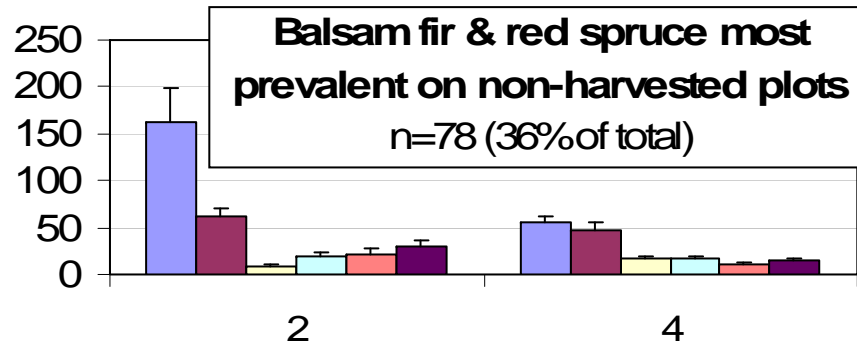

# Trees 5-8"

**Percentage of Non-harvested Plots with Balsam Fir Mortality > 20%**

**Percentage of Non-harvested Plots with Red Spruce Mortality > 20%**

■ Balsam Fir 
 ■ Red Spruce 
 ■ Other Conifers 
 ■ Red Maple 
 ■ Paper Birch 
 ■ Other Hardwoods

## Red Spruce Prevelance in Maine, 1995