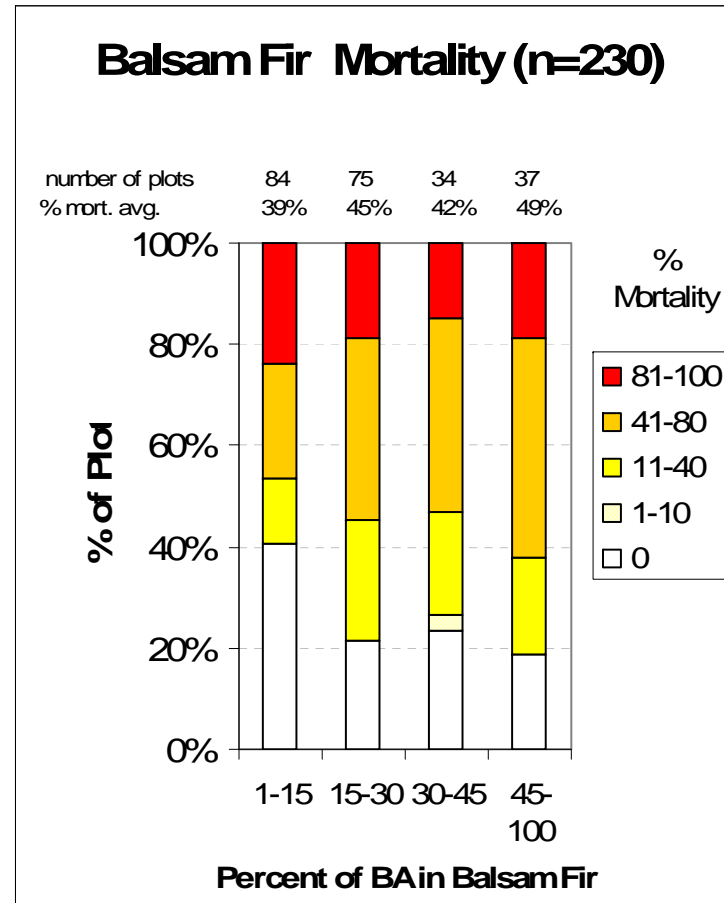

# Trees >8"

# Trees 5-8"

**Percentage of Non-harvested Plots with Balsam Fir Mortality > 20%**

**Percentage of Non-harvested Plots with Red Spruce Mortality > 20%**

■ Balsam Fir 
 ■ Red Spruce 
 ■ Other Conifers 
 ■ Red Maple 
 ■ Paper Birch 
 ■ Other Hardwoods