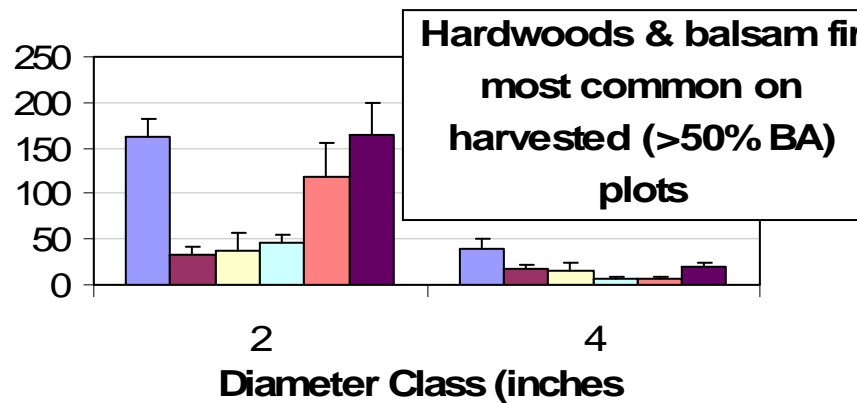

# Trees 5-8"

**Percentage of Non-harvested Plots with Balsam Fir Mortality > 20%**

**Percentage of Non-harvested Plots with Red Spruce Mortality > 20%**

■ Balsam Fir 
 ■ Red Spruce 
 ■ Other Conifers 
 ■ Red Maple 
 ■ Paper Birch 
 ■ Other Hardwoods

## Red Spruce Prevelance in Maine, 1995