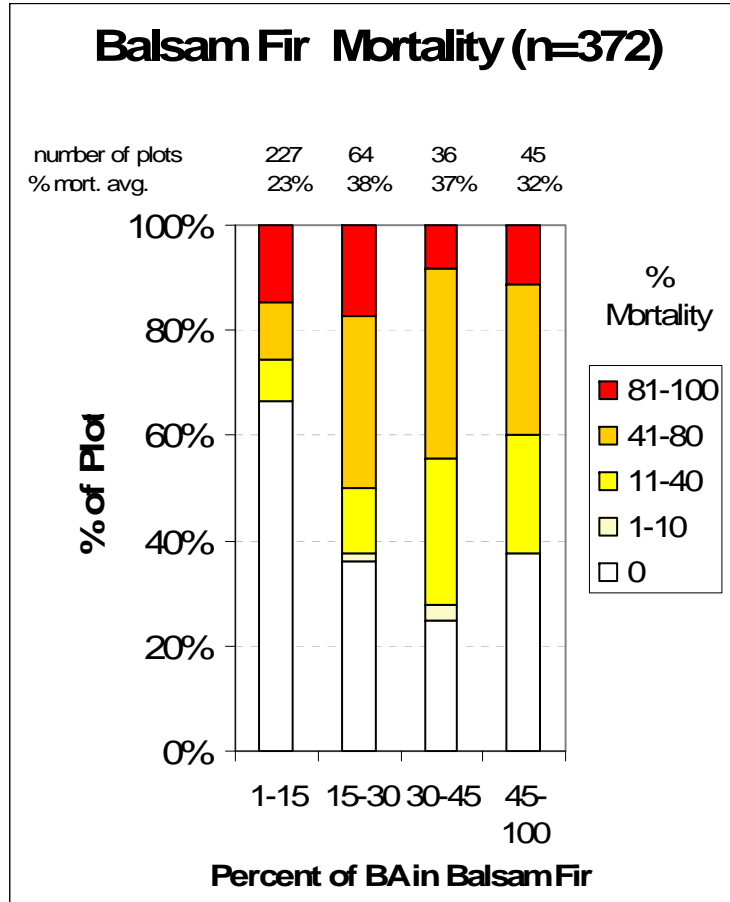

# Trees >8"

# Trees 5-8"

**Percentage of Non-harvested Plots with Balsam Fir Mortality > 20%**

**Percentage of Non-harvested Plots with Red Spruce Mortality > 20%**

■ Balsam Fir 
 ■ Red Spruce 
 ■ Other Conifers 
 ■ Red Maple 
 ■ Paper Birch 
 ■ Other Hardwoods